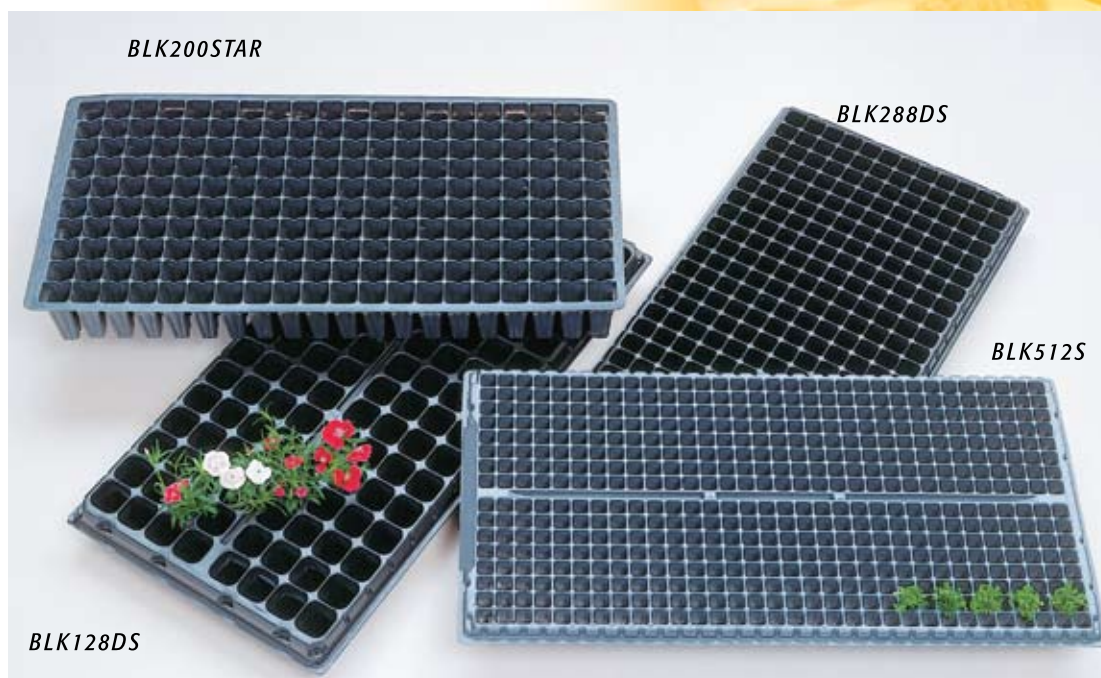

Plug Trays

Stock #	Product	Size	Cells	Capacity	Color	Case Pk.	Case wt cu.ft.	List /M	List /Case	Grower /M	Grower /Case
BLK512DS (no rib)	512 seedling Tray-Deep	10 ³ / ₄ " x 21 ¹ / ₄ " x 1"	⁹ / ₁₆ " x 1"	4.0cc/cell	Gray	100	45 lbs. 5.75 cu.ft	\$1181.77	\$118.18	\$992.75	\$99.27
BLK406DS	400 Tray Sq. Deep	10 ³ / ₄ " x 21 ¹ / ₄ " x 1"	⁵ / ₈ " x ³ / ₄ "	4.25cc/cell	Gray	100	45 lbs. 5.75 cu.ft	1181.77	118.18	992.75	99.27
TOP288S	288 Plug Tray	11" x 21 1/2"	.76 x 1.25	.5 cu.in.		100	40 lbs. 5.32 cu.ft	1,330.91	133.09	1,117.96	111.80
BLK288DS	288 Tray Sq. Deep	10 ³ / ₄ " x 21 ¹ / ₄ " x 1 ³ / ₄ "	³ / ₄ " x 1 ³ / ₄ "	10cc/cell	Gray	100	43 lbs. 5.5 cu.ft	1181.77	118.18	992.75	99.27
BLK200S	200 Tray Sq. Deep	10 ³ / ₄ " x 21 ¹ / ₄ " x 1 ³ / ₄ "	1" x 1 ³ / ₄ "	11cc/cell	Gray	100	45 lbs. 5.75 cu.ft	1181.77	118.18	992.75	99.27
BLK200STAR	200 Star Tray Sq.	10 ³ / ₄ " x 21 ¹ / ₄ " x 2 ⁵ / ₁₆ "	1" x 2"	23cc/cell	Gray	40	23 lbs. 2.85 cu.ft	1181.77	47.27	992.75	39.71
TOP162S	162 Plug Tray	11" x 21 1/2"	1.079 x 1.75	0.57 fl.oz.	Black	100	39.5 lbs. 5.32 cu.ft	1330.91	133.09	1117.96	111.80
TOP128S	128 Plug Tray	11" x 21 1/2"	1.193 x 2.0	0.85 fl.oz.	Black	100	39.5 lbs. 5.32 cu.ft	1330.91	133.09	1117.96	111.80
BLK128DS	128 Tray Sq. Deep	10 ³ / ₄ " x 21 ¹ / ₄ " x 2"	1 ¹ / ₈ " x 2"	22.7cc/cell	Gray	100	45 lbs. 5.75 cu.ft	1181.77	118.18	992.75	99.27
TOP105HPT	105 Hex Plug Tray	11" x 21 1/2"	1.243 x 1.5	0.81 fl.oz.	Black	100	40 lbs. 5.56 cu.ft	1330.91	133.09	1117.96	111.80
TOP98S	98 Plug tray	11" x 21 1/2"	1.340 x 2.0	1.25 fl.oz.	Black	100	40 lbs. 5.56 cu.ft	1330.91	133.09	1117.96	111.80
TOP72S	72 Plug Tray	11" x 21 1/2"	2.25 deep	1.99 fl.oz.	Black	100	39 lbs. 3.38 cu.ft	1330.91	133.09	1117.96	111.80
TOP50S	50 Plug Tray	11" x 21 1/2"	1.902 x 2.375	3.72 fl.oz.	Black	100	39 lbs. 4.55 cu.ft	1330.91	133.09	1117.96	111.80