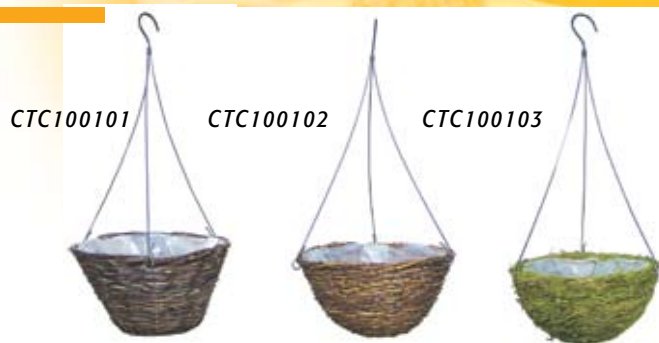

## Hanging Baskets

These Hanging Baskets are available in Black Rattan, Rustic Rattan, or Green Moss. It is woven of all natural materials onto a galvanized steel frame. Baskets have a plastic liner and come with a wire hanger. Deeper basket design for more soil volume and greater water retention.

## Round Cone Hanging Baskets

These Round Cone Hanging Baskets are woven of all natural materials onto a galvanized steel frame. They have a plastic liner and come with a wire hanger and a display stand. Deeper basket design for more soil volume and greater water retention. Available in two different designs.